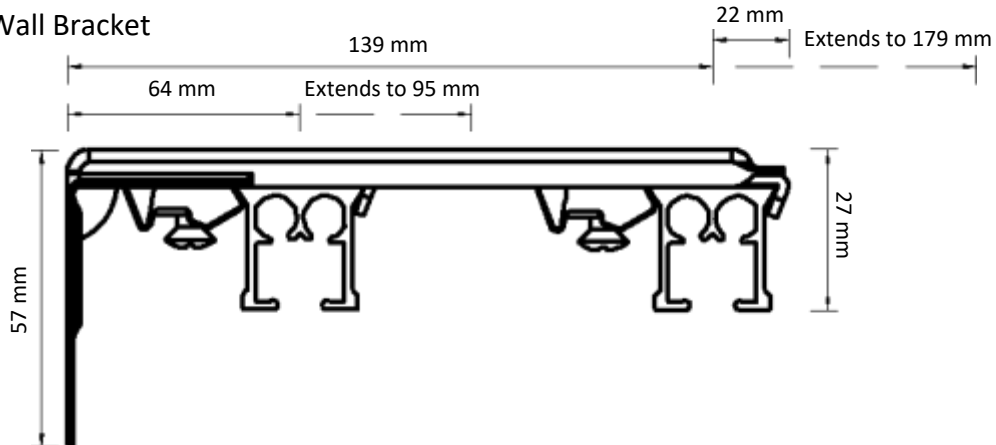

Dimensions illustrated:

- CCS Track Size - 20mm
- Height of bracket
- Length from back of bracket to centre of track
- Length from centre of track to front of bracket
- Height from bottom of track to top of bracket

Easyfold / Dome Carrier

Vanda Wave Carrier

Clip Snap Dome Carrier

Standard Large Carrier
35mm Hooking Position

18 mm

Single Adjustable Wall Bracket

For light weight
curtains only

Double Adjustable Wall Bracket

For light weight
curtains only

Smart Click top fix bracket

Spring Clip Top Fix Bracket with coverplate

Slimline Single Bracket 7.5 cm

Slimline Double Bracket 15 cm

Underlap

Overlap

Prolonged Overlap