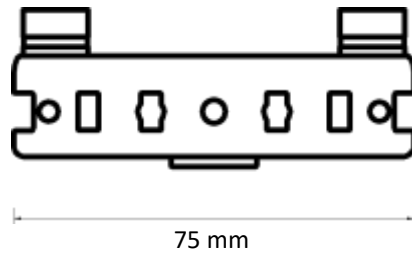

Dimensions illustrated:

- CCS Track Size - 20mm
- Height of bracket
- Length from back of bracket to centre of track
- Length from centre of track to front of bracket
- Height from bottom of track to top of bracket

Easyfold / Dome Carrier

Vanda Wave Carrier

Clip Snap Dome Carrier

Standard Large Carrier
35mm Hooking Position

18 mm

Single Adjustable Wall Bracket

For light weight
curtains only

Double Adjustable Wall Bracket

For light weight
curtains only

Smart Click top fix bracket

Spring Clip Top Fix Bracket with coverplate

Slimline Single Bracket 7.5 cm

Slimline Double Bracket 15 cm

Underlap

Overlap

Prolonged Overlap