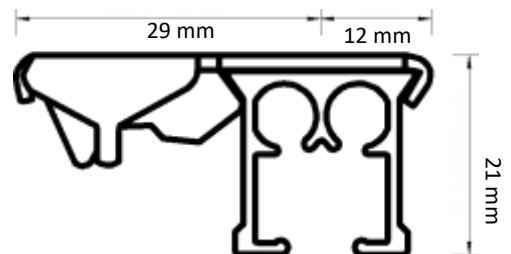

Dimensions illustrated:

- CCS Track Size - 20mm
- Height of bracket
- Length from back of bracket to centre of track
- Length from centre of track to front of bracket
- Height from bottom of track to top of bracket

Easyfold / Dome Carrier

Vanda Wave Carrier

Clip Snap Dome Carrier

Standard Large Carrier
35mm Hooking Position

18 mm

Single Adjustable Wall Bracket

For light weight
curtains only

Double Adjustable Wall Bracket

For light weight
curtains only

Smart Click top fix bracket

Spring Clip Top Fix Bracket with coverplate

Slimline Single Bracket 7.5 cm

Slimline Double Bracket 15 cm

Underlap

Overlap

Prolonged Overlap