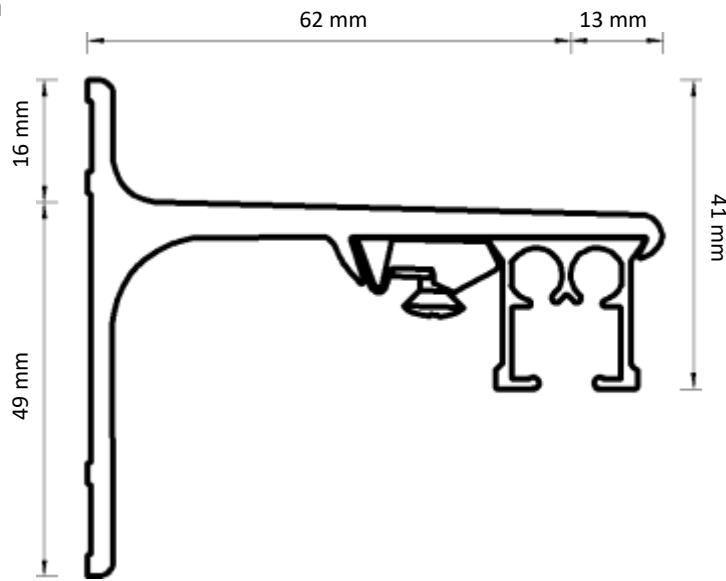

Dimensions illustrated:

- CCS Track Size - 20mm
- Height of bracket
- Length from back of bracket to centre of track
- Length from centre of track to front of bracket
- Height from bottom of track to top of bracket

Easyfold / Dome Carrier

Vanda Wave Carrier

Clip Snap Dome Carrier

Standard Large Carrier
35mm Hooking Position

18 mm

Single Adjustable Wall Bracket

For light weight
curtains only

Double Adjustable Wall Bracket

For light weight
curtains only

Smart Click top fix bracket

Spring Clip Top Fix Bracket with coverplate

Slimline Single Bracket 7.5 cm

Slimline Double Bracket 15 cm

Underlap

Overlap

Prolonged Overlap