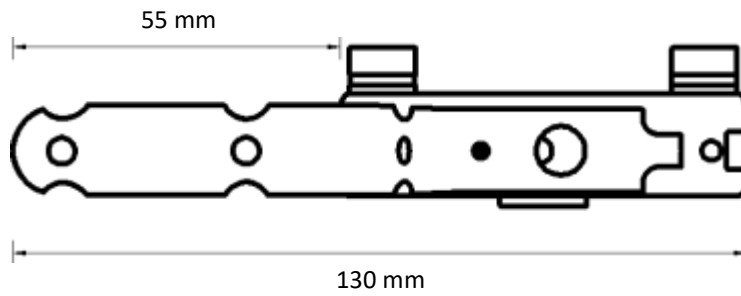

Dimensions illustrated:

- CCS Track Size - 20mm
- Height of bracket
- Length from back of bracket to centre of track
- Length from centre of track to front of bracket
- Height from bottom of track to top of bracket

Easyfold / Dome Carrier

Vanda Wave Carrier

Clip Snap Dome Carrier

Standard Large Carrier
35mm Hooking Position

18 mm

Single Adjustable Wall Bracket

For light weight
curtains only

Double Adjustable Wall Bracket

For light weight
curtains only

Smart Click top fix bracket

Spring Clip Top Fix Bracket with coverplate

Slimline Single Bracket 7.5 cm

Slimline Double Bracket 15 cm

Underlap

Overlap

Prolonged Overlap