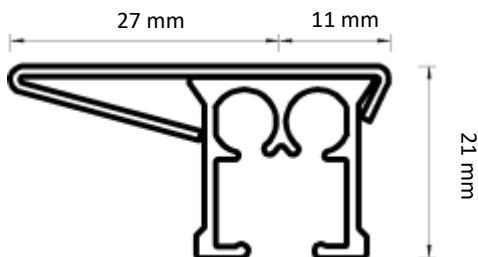

Dimensions illustrated:

- CCS Track Size - 20mm
- Height of bracket
- Length from back of bracket to centre of track
- Length from centre of track to front of bracket
- Height from bottom of track to top of bracket

Easyfold / Dome Carrier

Vanda Wave Carrier

Clip Snap Dome Carrier

Standard Large Carrier
35mm Hooking Position

18 mm

Single Adjustable Wall Bracket

For light weight
curtains only

Double Adjustable Wall Bracket

For light weight
curtains only

Smart Click top fix bracket

Spring Clip Top Fix Bracket with coverplate

Slimline Single Bracket 7.5 cm

Slimline Double Bracket 15 cm

Underlap

Overlap

Prolonged Overlap