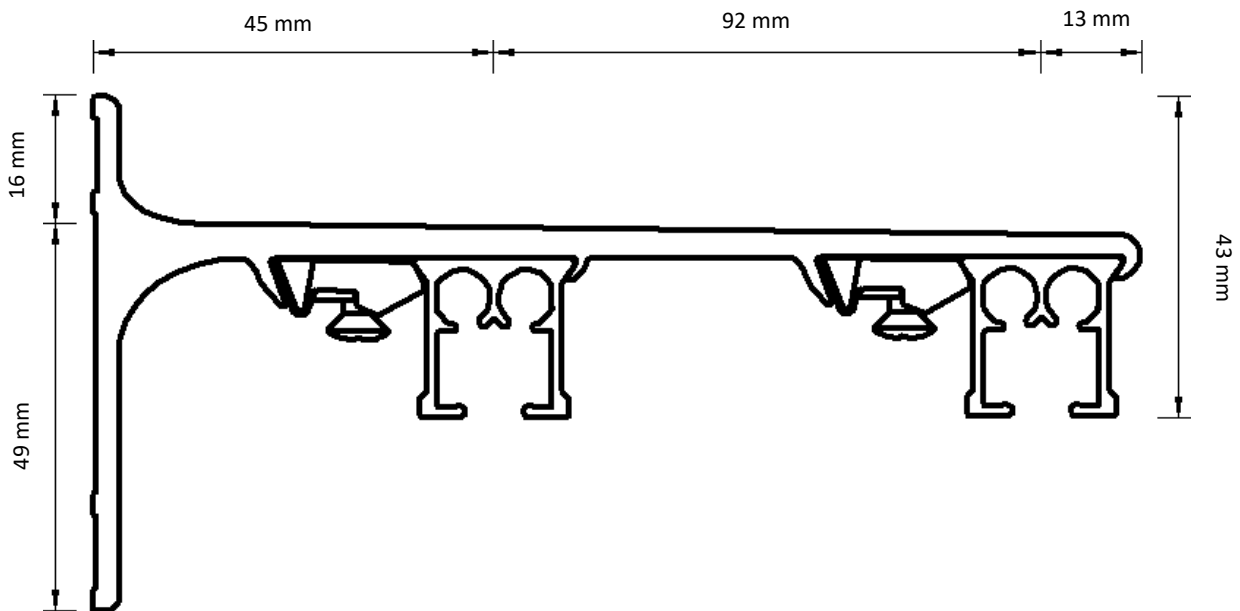

Dimensions illustrated:

- CCS Track Size - 20mm
- Height of bracket
- Length from back of bracket to centre of track
- Length from centre of track to front of bracket
- Height from bottom of track to top of bracket

Easyfold / Dome Carrier

Vanda Wave Carrier

Clip Snap Dome Carrier

Standard Large Carrier
35mm Hooking Position

18 mm

Single Adjustable Wall Bracket

For light weight
curtains only

Double Adjustable Wall Bracket

For light weight
curtains only

Smart Click top fix bracket

Spring Clip Top Fix Bracket with coverplate

Slimline Single Bracket 7.5 cm

Slimline Double Bracket 15 cm

Underlap

Overlap

Prolonged Overlap