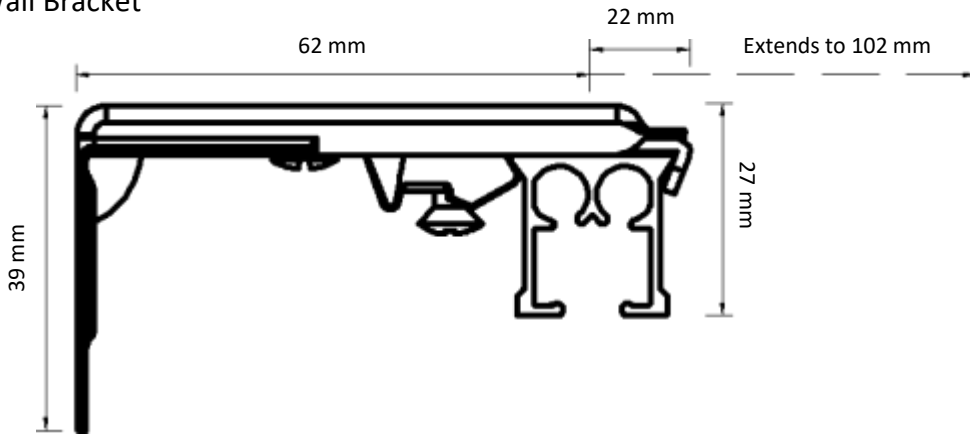

Dimensions illustrated:

- CCS Track Size - 20mm
- Height of bracket
- Length from back of bracket to centre of track
- Length from centre of track to front of bracket
- Height from bottom of track to top of bracket

Easyfold / Dome Carrier

Vanda Wave Carrier

Clip Snap Dome Carrier

Standard Large Carrier
35mm Hooking Position

18 mm

Single Adjustable Wall Bracket

For light weight
curtains only

Double Adjustable Wall Bracket

For light weight
curtains only

Smart Click top fix bracket

Spring Clip Top Fix Bracket with coverplate

Slimline Single Bracket 7.5 cm

Slimline Double Bracket 15 cm

Underlap

Overlap

Prolonged Overlap